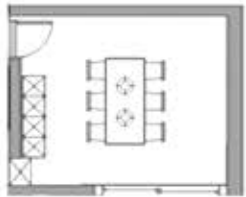

### Room Size

Small Room 20m<sup>2</sup>

Medium Room 60m<sup>2</sup>

Large Room 100m<sup>2</sup>

		
 1	 1	 2
 4	 6	 8
 5	 7	 16

Baffle set at 200mm off ceiling, based on standard office with reflective surfaces. To be used as a guide only. For more information contact your Autex Account Manager

Recommended quantities are per pack, Torus Lattice consists of two units per pack.