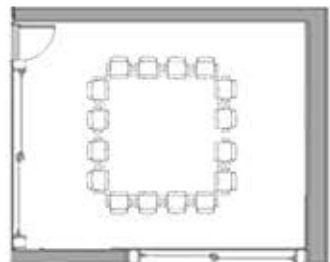

### Room Size

Small Room 20m<sup>2</sup>

Medium Room 60m<sup>2</sup>

Large Room 100m<sup>2</sup>

		
 1	 1	 2
 4	 6	 8
 5	 7	 16

Baffle set at 200mm off ceiling, based on standard office with reflective surfaces. To be used as a guide only. For more information contact your Autex Account Manager

Recommended quantities are per pack, Torus Lattice consists of two units per pack.